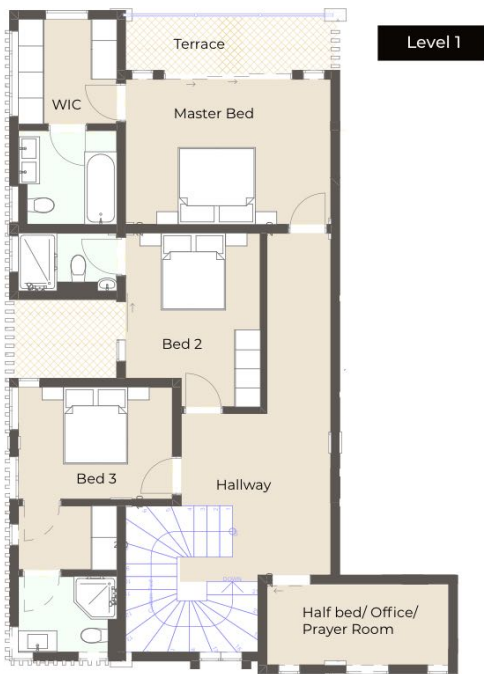

HOTANI

Garden Villa

4.5 Bedroom all ensuite duplexes
with private garden, optional plunge
pool and DSQ. 3,111 sq. ft.

HOTANI

H3+

3 Bedroom master ensuite apart-
ments with pantry, laundry area,
guest cloakroom and DSQ. 1,524 sq. ft.

HOTANI

H2+

2 Bedroom master ensuite apartments with laundry area and DSQ.
1,127 sq. ft.